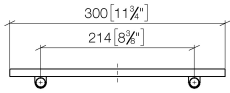

Required miscellaneous

Grid element - Taupe 82 482 970-53
 •plastic grid elements

83 482 970

mm [inches]

83 482 970

Parts for other
finishes can be found
here: Brushed
Platinum

Spare parts list

| No. | Item Number | Name | Quantity used | Delivery time |
|-----|--------------------|------------|---------------|---------------|
| 1 | 90 30 30 520 00-00 | set | 1 | 10 |
| 2 | 05 30 31 002 00 90 | fixing set | 1 | 2 |
| 3 | 08 17 97 578-00 | holder | 1 | 60 |