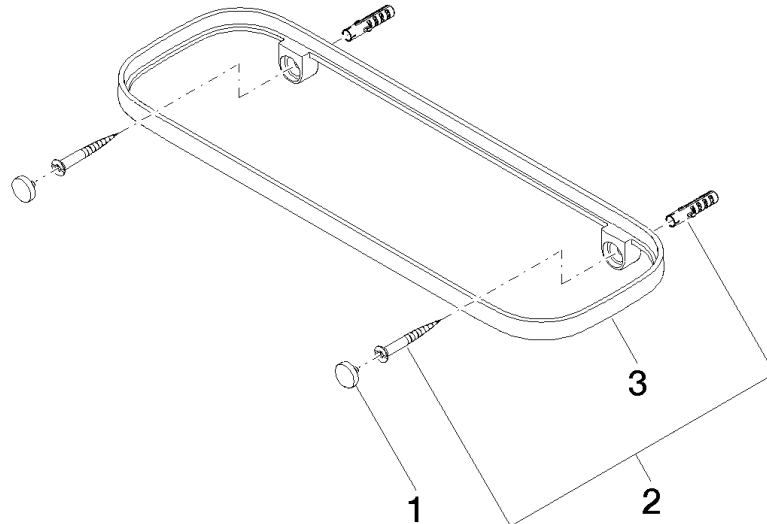

83 482 970

- width 300mm
- height 26 mm
- 100mm projection
- without grid element

Fits: TARA, LISSÉ, META

| | | |
|---|-------------------------------------|---------------|
|  | Chrome | 83 482 970-00 |
|  | Brushed Platinum | 83 482 970-06 |
|  | Platinum | 83 482 970-08 |
|  | Dark Chrome | 83 482 970-19 |
|  | Light Gold | 83 482 970-26 |
|  | Brushed Light Gold | 83 482 970-27 |
|  | Brushed Durabronze (23kt Gold) | 83 482 970-28 |
|  | Matte Black | 83 482 970-33 |
|  | Brushed Bronze | 83 482 970-42 |
|  | Brushed Champagne (22kt Gold) | 83 482 970-46 |
|  | Champagne (22kt Gold) | 83 482 970-47 |
|  | Brushed Chrome | 83 482 970-93 |
|  | Brushed Dark Platinum | 83 482 970-99 |

Required miscellaneous

Grid element - Taupe 82 482 970-53
 •plastic grid elements

83 482 970

mm [inches]

83 482 970

Parts for other
finishes can be found
here: Brushed
Platinum

Spare parts list

| No. | Item Number | Name | Quantity used | Delivery time |
|-----|--------------------|------------|---------------|---------------|
| 1 | 90 30 30 520 00-00 | set | 1 | 10 |
| 2 | 05 30 31 002 00 90 | fixing set | 1 | 2 |
| 3 | 08 17 97 578-00 | holder | 1 | 60 |