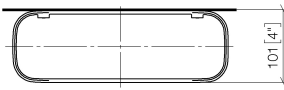

83 482 970

- width 300mm
- height 26 mm
- 100mm projection
- without grid element

Fits: TARA, LISSÉ, META

| | | |
|---|-------------------------------------|---------------|
|  | Chrome | 83 482 970-00 |
|  | Brushed Platinum | 83 482 970-06 |
|  | Platinum | 83 482 970-08 |
|  | Dark Chrome | 83 482 970-19 |
|  | Light Gold | 83 482 970-26 |
|  | Brushed Light Gold | 83 482 970-27 |
|  | Brushed Durabronze (23kt Gold) | 83 482 970-28 |
|  | Matte Black | 83 482 970-33 |
|  | Brushed Bronze | 83 482 970-42 |
|  | Brushed Champagne (22kt Gold) | 83 482 970-46 |
|  | Champagne (22kt Gold) | 83 482 970-47 |
|  | Brushed Chrome | 83 482 970-93 |
|  | Brushed Dark Platinum | 83 482 970-99 |

Required miscellaneous

Grid element - Matte Black 82 482 970-33
 •plastic grid elements

Required miscellaneous

Grid element - Creamy White 82 482 970-51
 •plastic grid elements

Required miscellaneous

Grid element - Light Grey 82 482 970-52
 •plastic grid elements

Required miscellaneous

Grid element - Taupe 82 482 970-53
 •plastic grid elements

83 482 970

mm [inches]

83 482 970

Parts for other
finishes can be found
here: Brushed
Platinum

Spare parts list

| No. | Item Number | Name | Quantity used | Delivery time |
|-----|--------------------|------------|---------------|---------------|
| 1 | 90 30 30 520 00-00 | set | 1 | 10 |
| 2 | 05 30 31 002 00 90 | fixing set | 1 | 2 |
| 3 | 08 17 97 578-00 | holder | 1 | 60 |